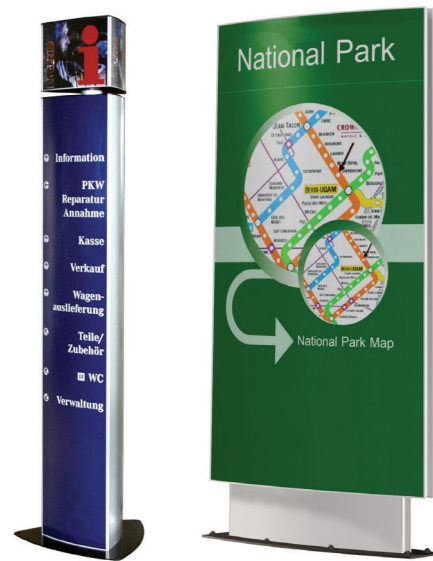

A World leader in way-finding signage

EXPAND

Square

Classic Curved Design

Big Signs

Flat Design

NOVA

ART

Sharp

New Curved Design

ADA Acrylic Signs

Frameless Signs

A complete solution for the entire project

Clear Line Signs  
6469 Almaden Expressway, Ste 80 Unit #609  
San Jose, CA 95120  
United States

Tel: (408) 780-1035  
Email: info@clearlinesigns.com  
Web: www.clearlinesigns.com

www.vistasystem.com

A World leader in way-finding signage

Vista System

Classic Modular Way-Finding System

Flat Modular Way-Finding System

Vista Square

Vista Light

Illuminated Signs

ADA Acrylic Signs

Vista ART

Vista Expand

Large Sized Sign

Vista Nova

New Modular Way-Finding System

Frameless Modular Way-Finding System

Vista Sharp